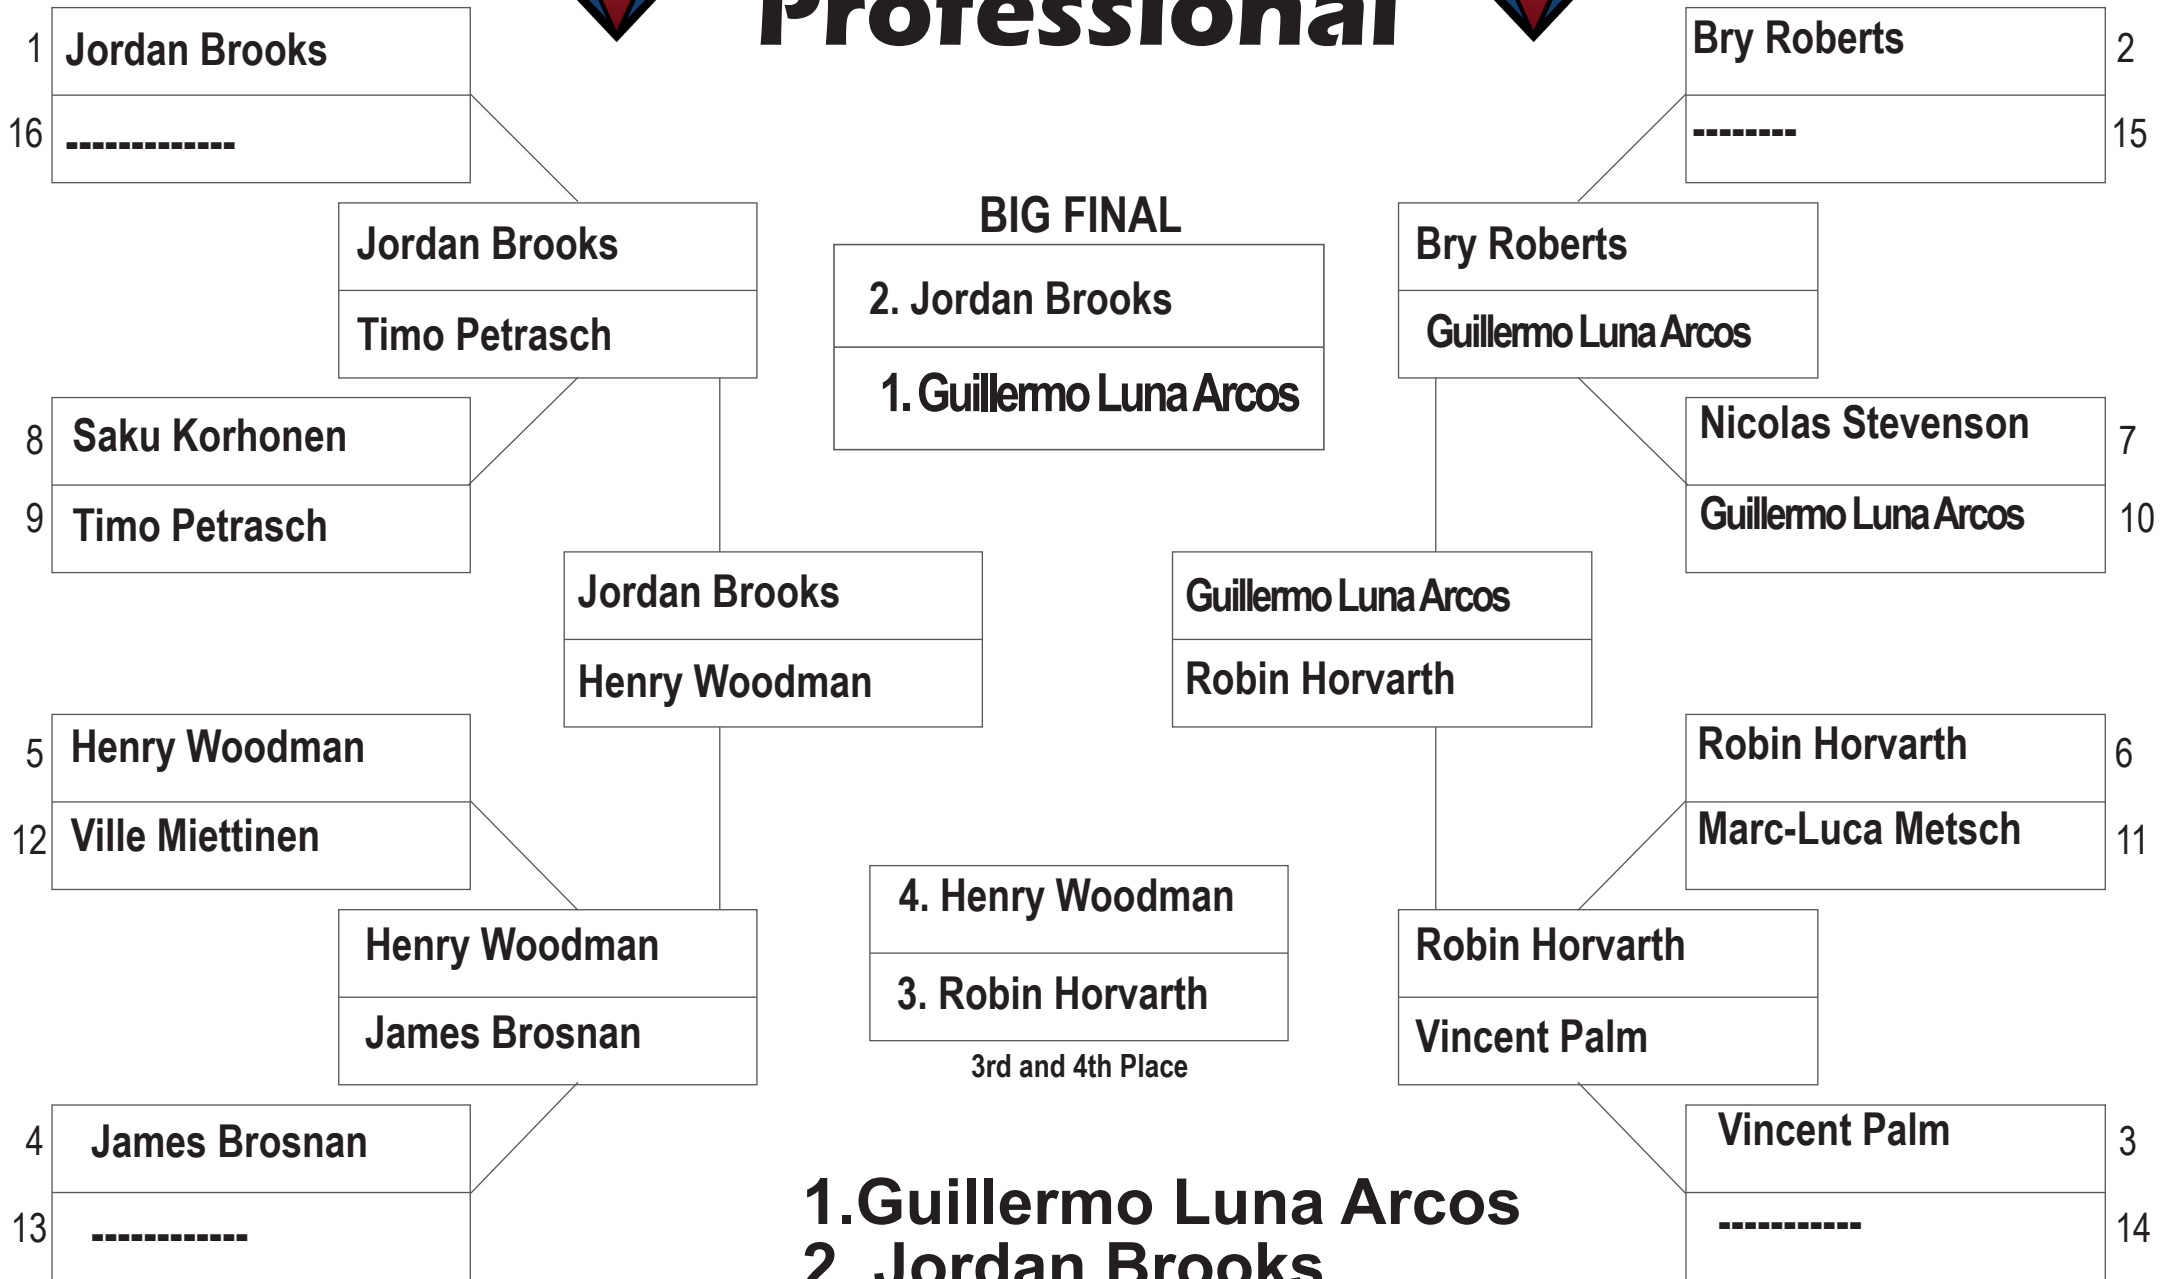

# Matchplay - Kids

Best of 3 Sets - each Set 6 Balls - 2:30 Time  
Winner goes to next round!

1. Stian Zajaczek
2. Luca Dacco
3. Ferdinand Kirchhoff

# Matchplay Professional

1. Guillermo Luna Arcos
2. Jordan Brooks
3. Robin Horvarth
4. Henry Woodman